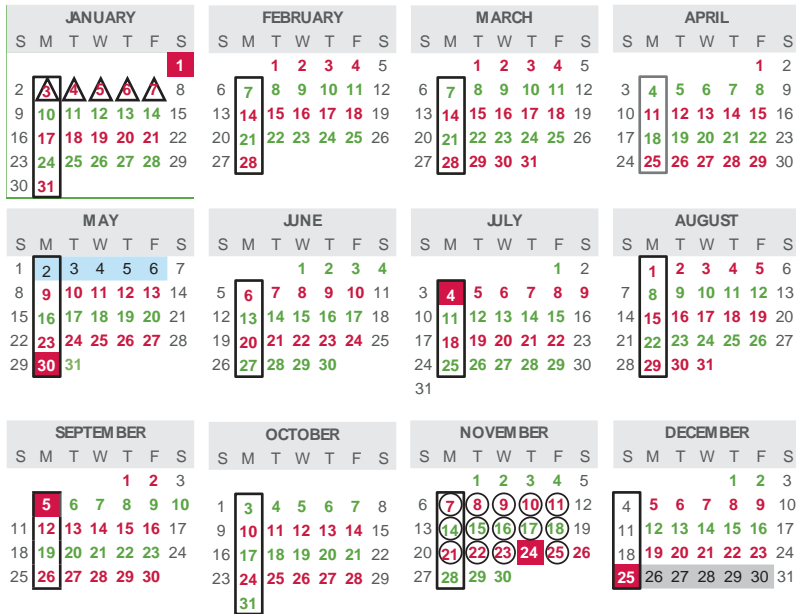

# Meridian 2022 Recycling & Waste Collection Calendar

- Holiday - No Service
- Recycling Week
- Recycling Week
- Spring Cleanup
- Household Hazardous Waste
- Fall Leaf Recycling
- △ Tree Recycling
- Unlimited post holiday collection

## LOOK FOR THE DECAL UNDER THE CART LID

Check under your recycling cart lid and note if the decal is **red** or **green**, then check the calendar to see which recycling weeks correspond to your color.

Household hazardous waste collection events occur each Monday (except major holidays) from noon to 7 p.m. at the Meridian Transfer Station (held in the Republic Services parking lot - 2130 W. Franklin Road, Meridian).

Meridian Grass Recycling Customers (subscription) - Grass will be collected in your designated cart(s) April 1 - Oct. 31. Leaves will be collected Nov. 1 - 30.