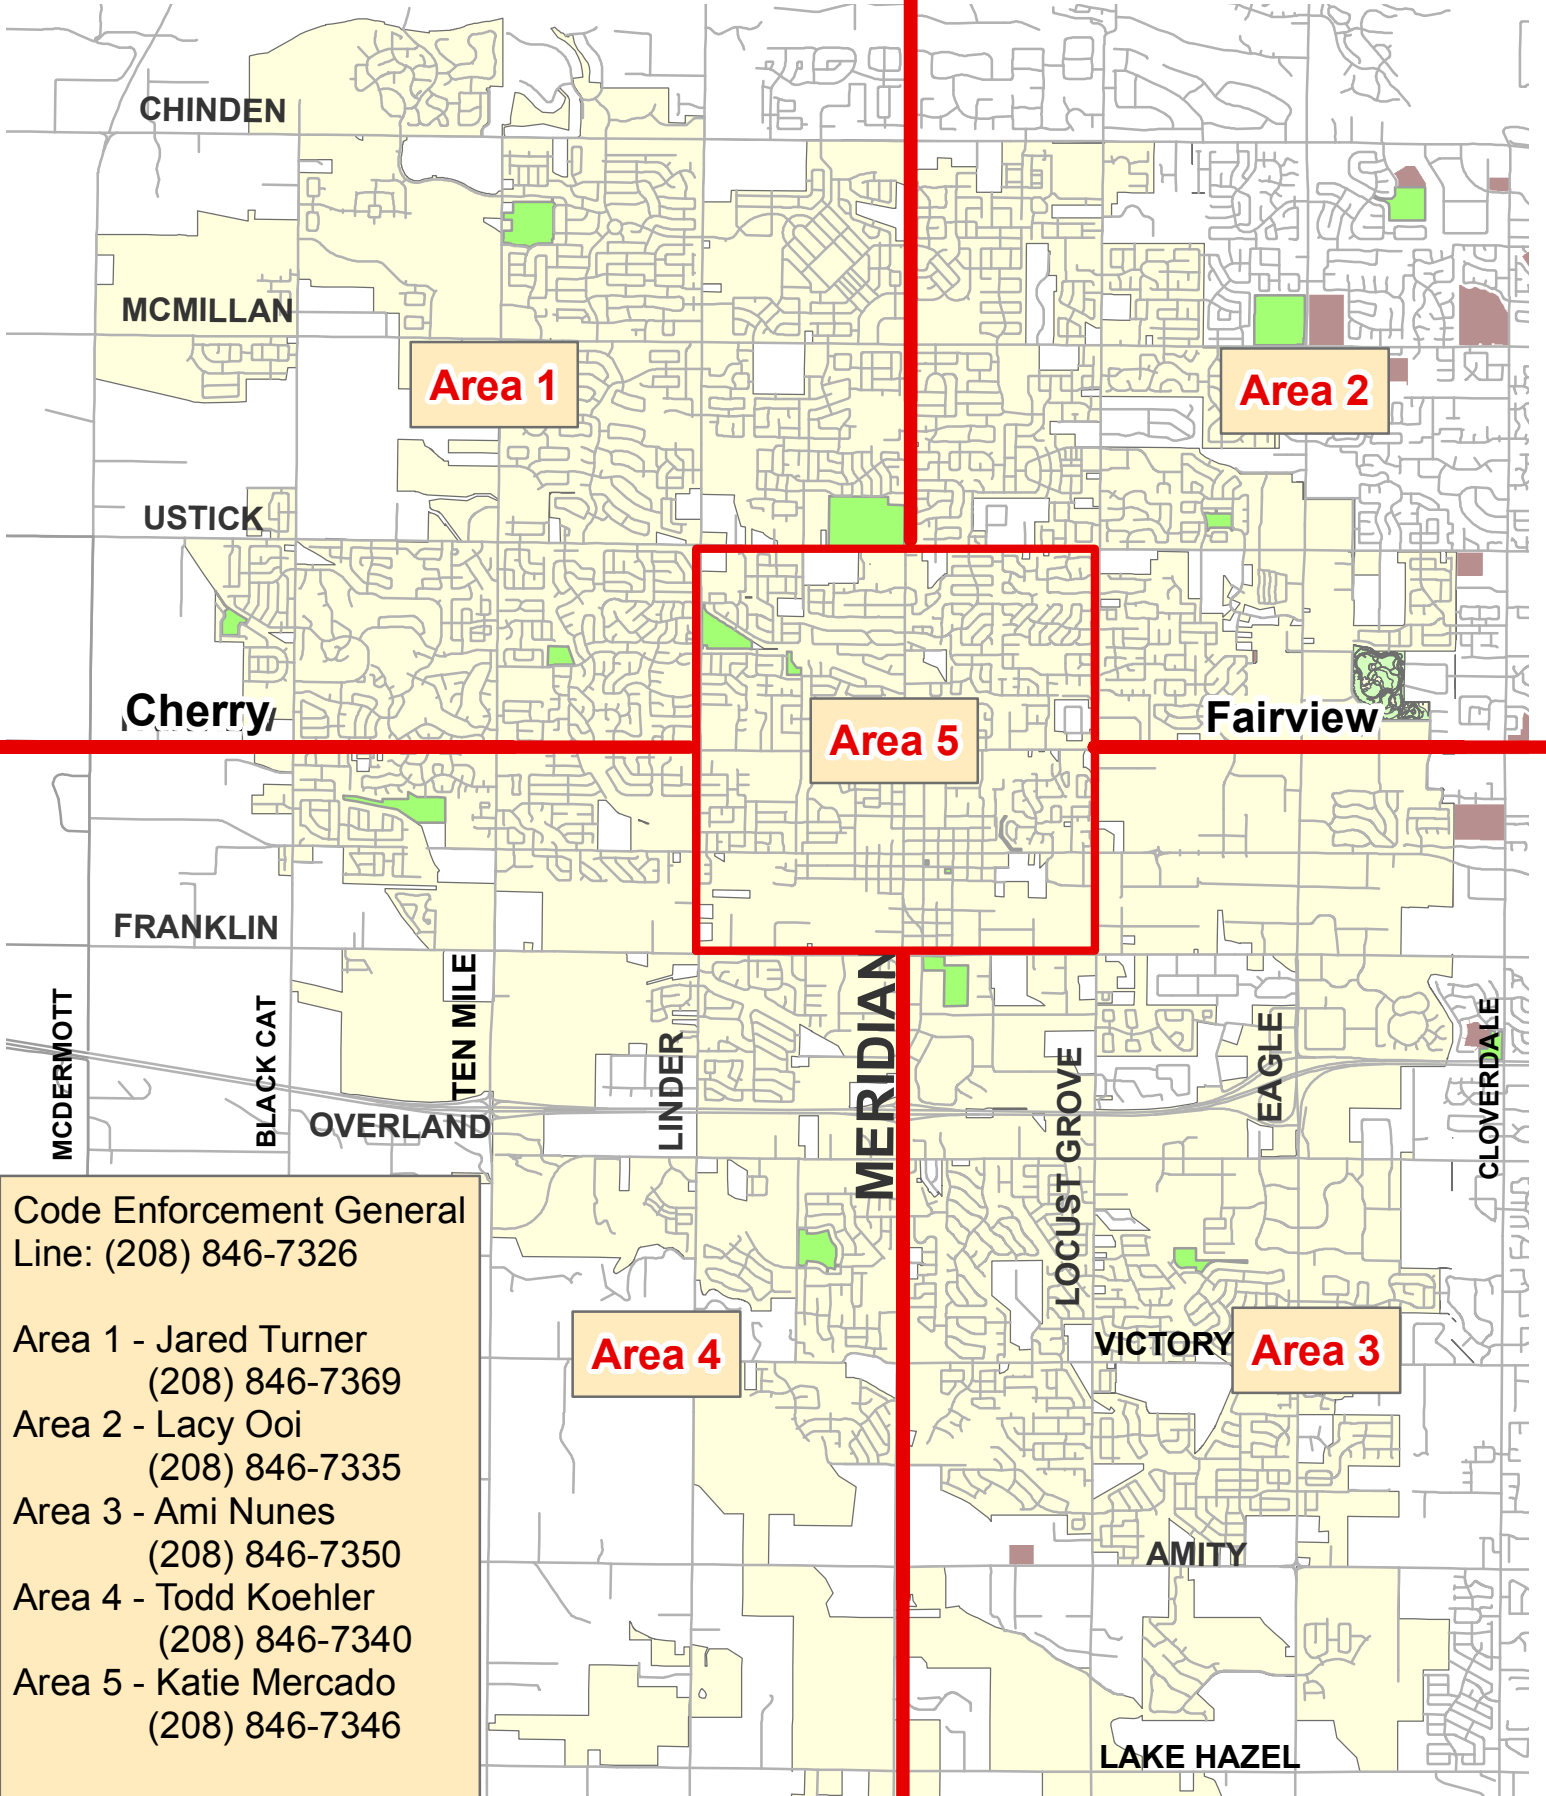

Meridian Police Department Code Enforcement Areas

Code Enforcement General
Line: (208) 846-7326

Area 1 - Jared Turner
(208) 846-7369

Area 2 - Lacy Ooi
(208) 846-7335

Area 3 - Ami Nunes
(208) 846-7350

Area 4 - Todd Koehler
(208) 846-7340

Area 5 - Katie Mercado
(208) 846-7346

Supervisor - Tom Baker
(208) 846-7382

0 0.5 1 2 Miles

Created by MPD ASU 11/8/17